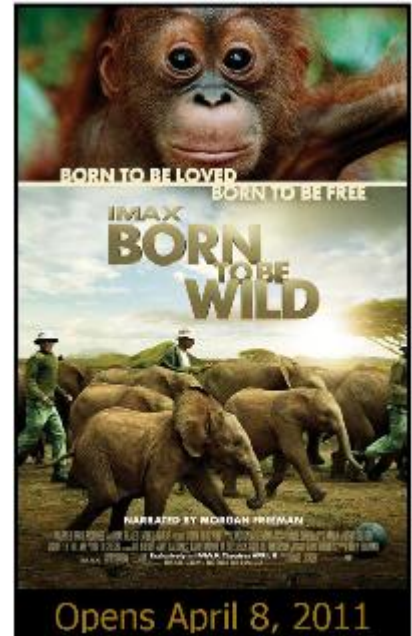

April 4, 2011

Contact: Duane Hille, 509.625.6632

BORN TO BE WILD JOURNEYS INTO THE RIVERFRONT PARK IMAX ON APRIL 8TH

Latest IMAX® Documentary Narrated by Morgan Freeman

Join IMAX and Warner Bros. Pictures on a miraculous journey of second chances when *Born to be Wild* opens on April 8th at the Riverfront Park IMAX. Follow these young orphaned elephants and orangutans on the trip of a lifetime, from birth to their rebirth into the wild.

This family friendly documentary will transport moviegoers around the world to the far stretches of Kenya and Borneo and will inspire them to take action and save earth’s precious creatures.

Narrated by Academy-Award® winner Morgan Freeman, *Born to be Wild* is an inspiring story of love, dedication and the remarkable bond between humans and animals. This film documents orphaned orangutans and elephants and the extraordinary people who rescue and raise them—saving endangered species one life at a time. Stunningly captured in IMAX, *Born to be Wild* is a heartwarming adventure transporting moviegoers into the lush rainforests of Borneo with world-renowned primatologist Dr. Biruté Mary Galdikas, and across the rugged Kenyan savannah with celebrated elephant authority Dame Daphne M. Sheldrick, as they and their teams rescue, rehabilitate and return these incredible animals back to the wild.