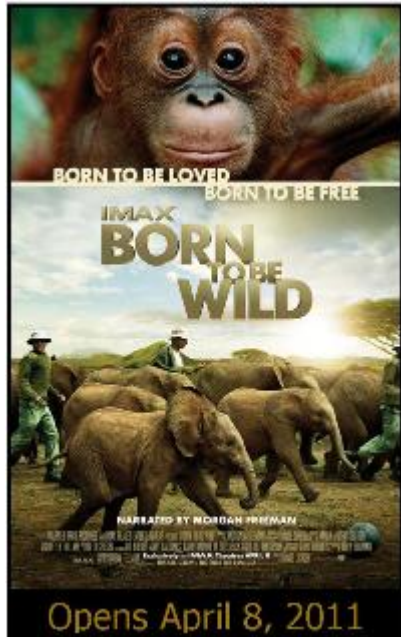

Fellman, the behind the scenes team includes supervising line producer Diane Roberts, associate producer Jill Ferguson, director of photography David Douglas and editor Beth Spiegel. Music is composed by Mark Mothersbaugh. Born to be Wild will open April 8, 2011 exclusively in IMAX theatres.

The film has been rated G and has a run time of 45 minutes.
(NOTE: This movie is not 3D)

Opens April 8, 2011

'Born to be Wild' is an inspired story of love, dedication and the remarkable bond between humans and animals. This film documents orphaned orangutans and elephants and the extraordinary people who rescue and raise them - saving endangered species one life at a time. 'Born to be Wild' is a heartwarming adventure transporting moviegoers into the lush rainforests of Borneo with world-renowned primatologist Dr. Birute Galdikas, and across the rugged Kenyan savannah with celebrated elephant authority Dame Daphne Sheldrick, as they and their team rescue, rehabilitate and return these incredible animals back to the wild.

*Please note, scheduled hours are subject to change.

About Riverfront Park

Spokane's fabulous hand-carved Loeff Carrousel is a focal point in our 100-acre urban park, located on the site of the Expo '74 World's Fair. Here you'll find lots to do and explore year round including the Ice Palace, the Carrousel and the following:

- Natural beauty of lush green meadows and a cascading river
- Scenic SkyRide over the Spokane Falls
- Thrilling experiences with the giant screen IMAX Theatre
- "Enchanted Forest" Mini-Golf
- Nostalgic rides on the 1909 historic Loeff Carrousel